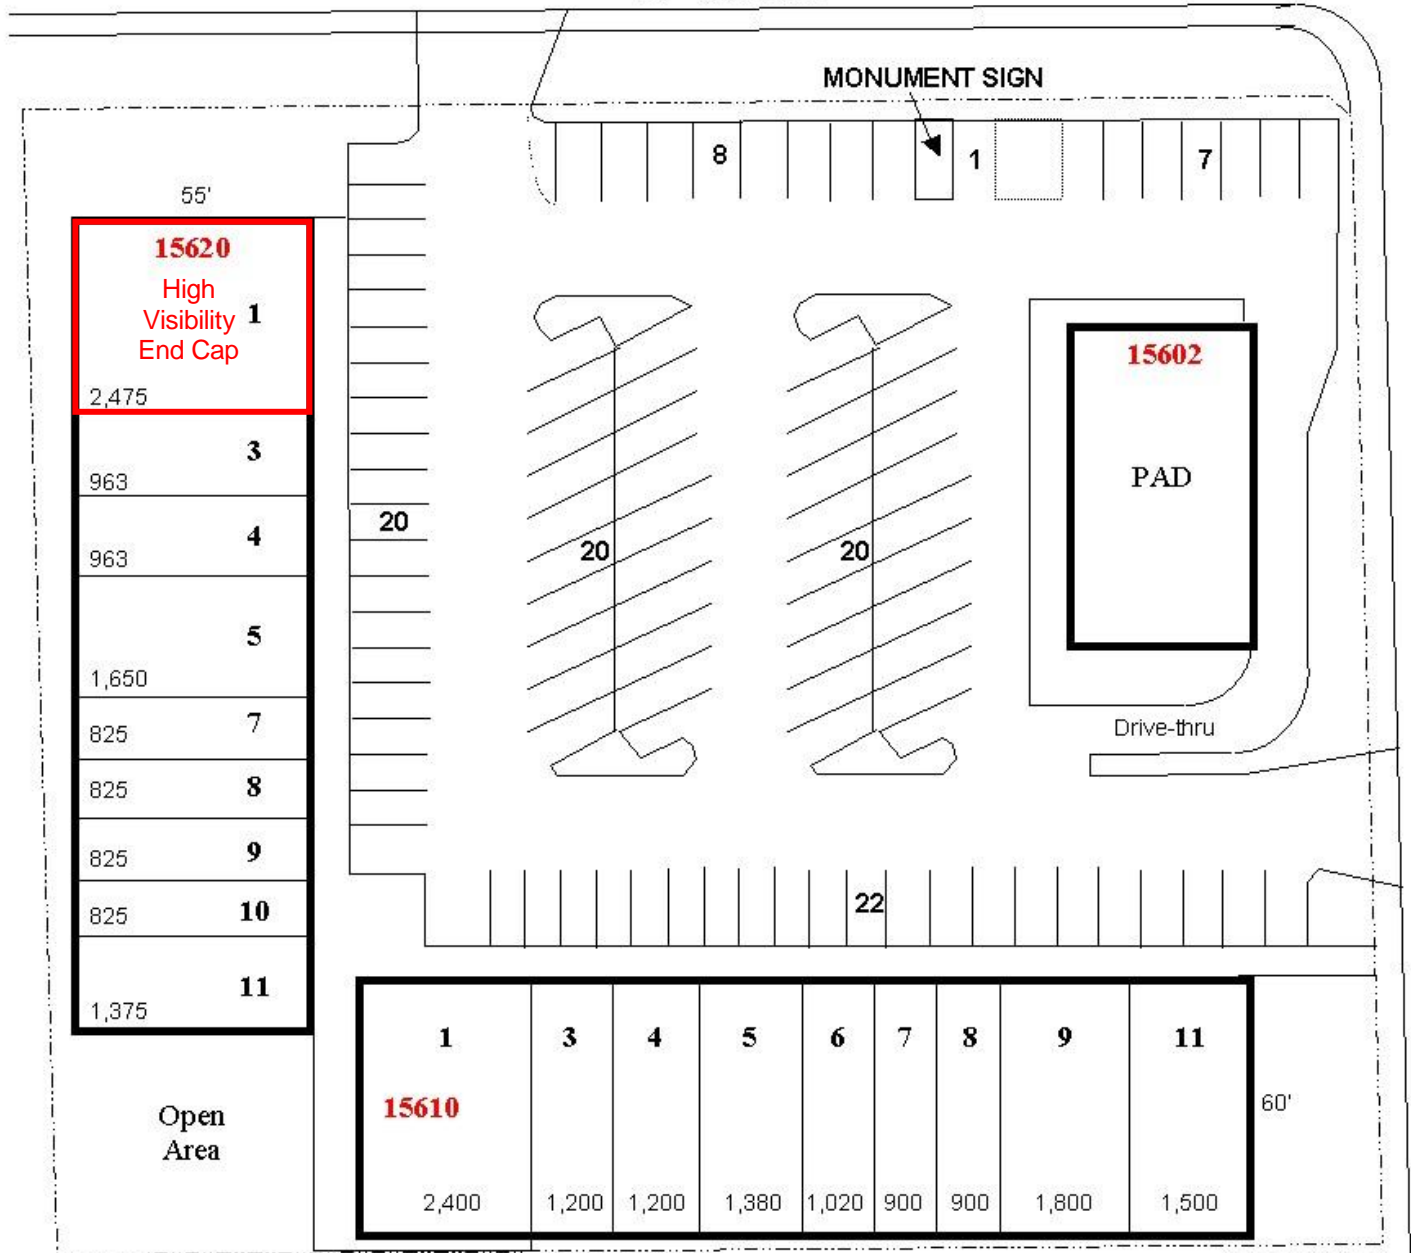

The Palms Center

SUITE 15620 #1
2,475 sq. ft.

RG
Rein & Grosseohme

AVAILABLE
(480) 214-9400

LOCATION
How about this one?

Approximately to scale
All dimensions are approximate and to the middle of the walls.

The Palms Center

SITE PLAN

35th AVENUE

NOT TO SCALE