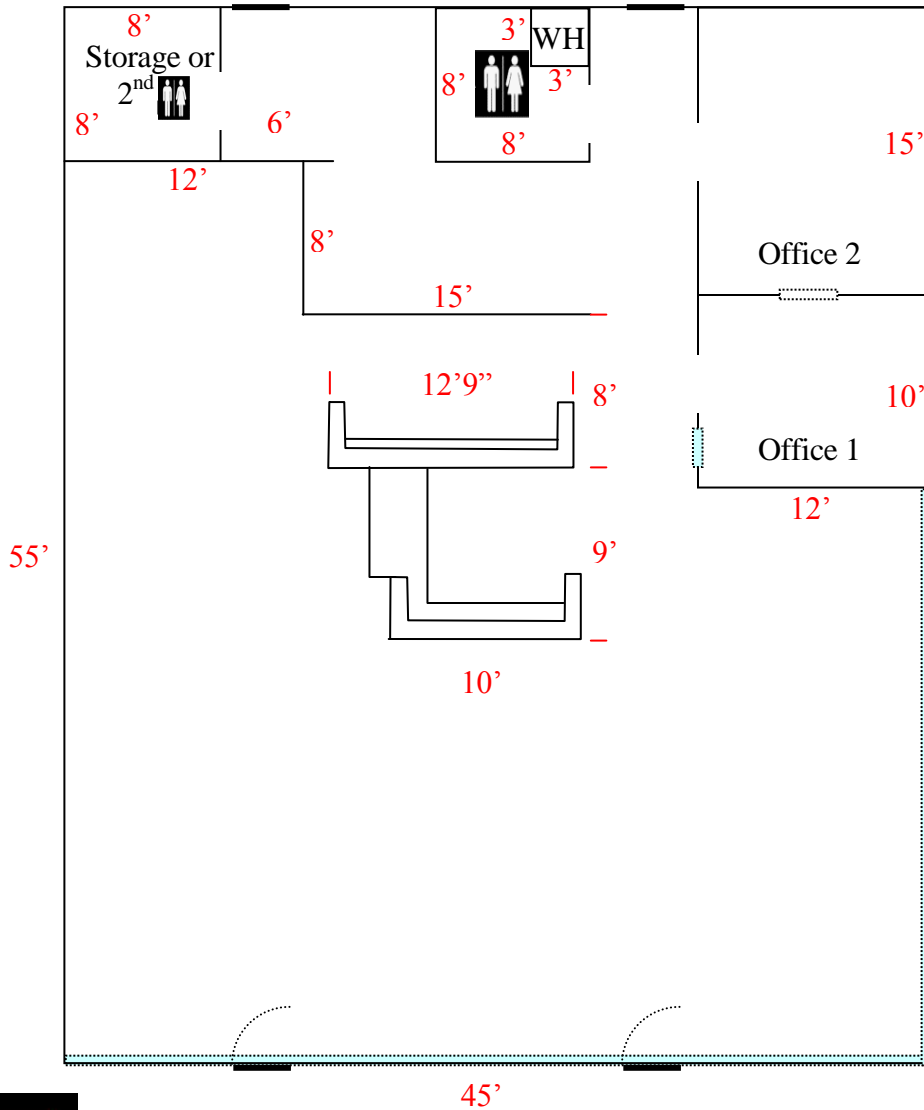

The Palms Center

SUITE 15620 #1
2,475 sq. ft.

RG
Rein & Grosseohme

AVAILABLE
(480) 214-9400

LOCATION
How about this one?

Approximately to scale
All dimensions are approximate and to the middle of the walls.

The Palms Center

SITE PLAN

35th AVENUE

NOT TO SCALE