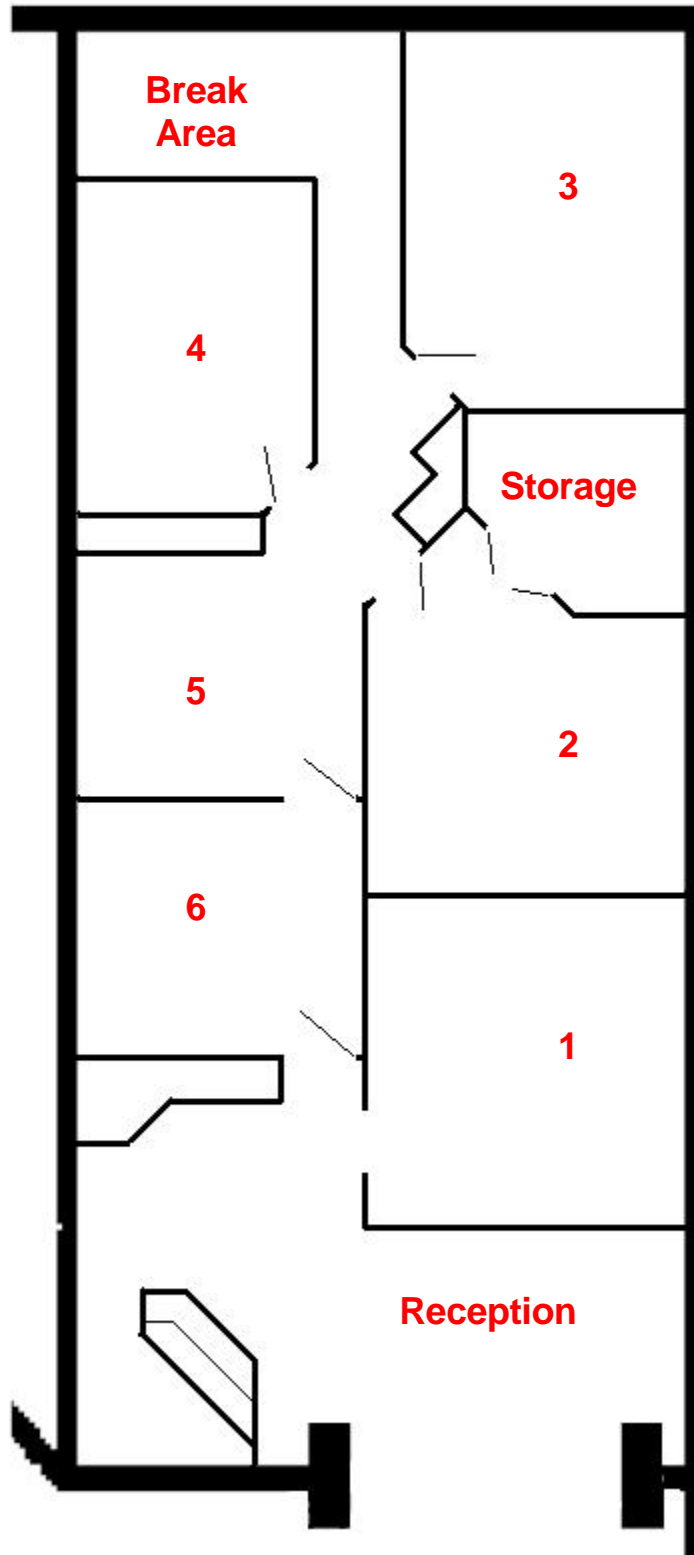

SCOTTSDALE DESIGN CENTER

SUITE #124
1,950 sq. ft.

Approximately to scale
All dimensions are approximate.

SCOTTSDALE DESIGN CENTER

15125 N. Hayden, Scottsdale, AZ (directly south of Costco)

Think **ART**

North Entrance

TH!NGZ

Cafe Paris

South Entrance

124

123

122

120

118

117

115

112

101

100

103

106

125

107

108

109

111