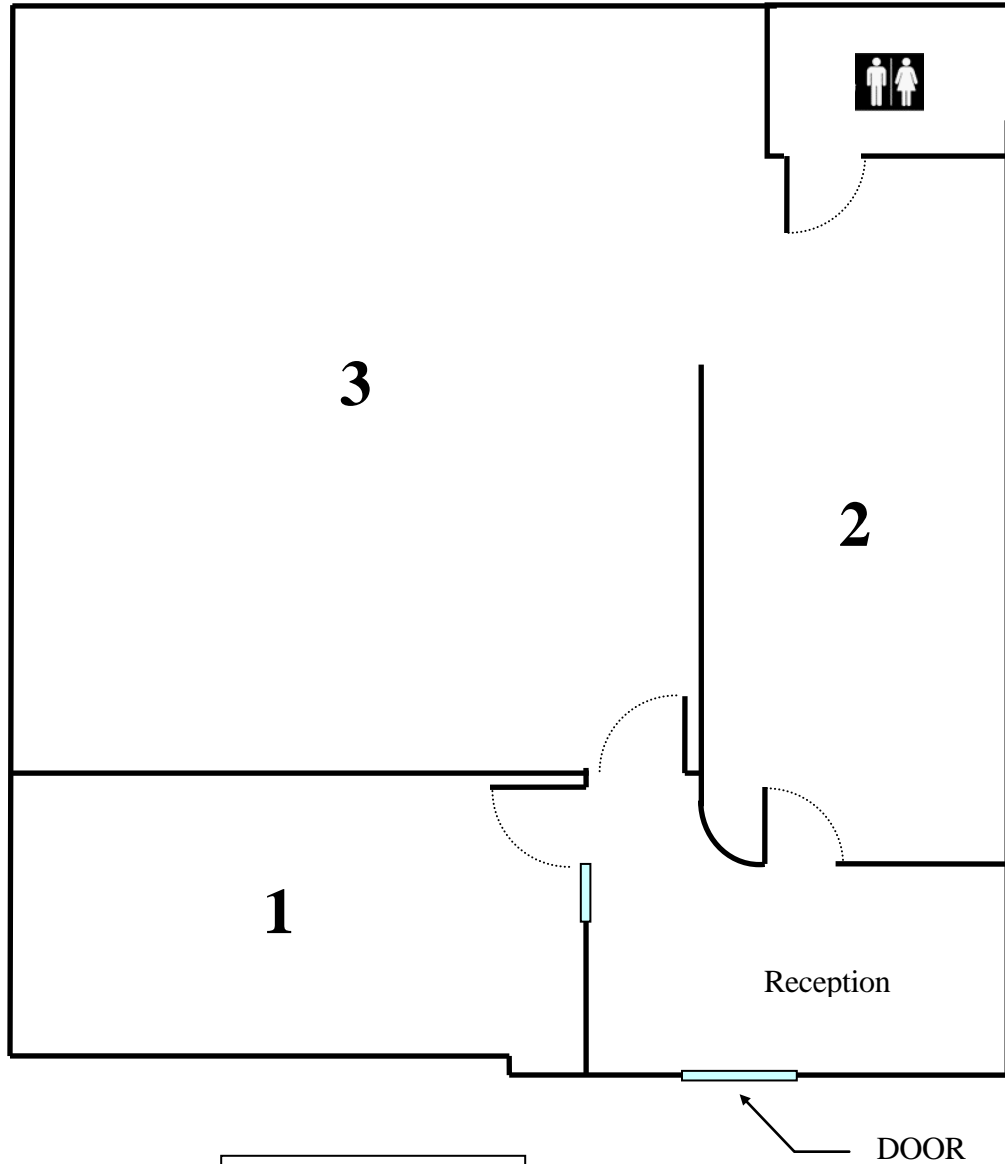

Floor Plan for

Plaza 47

Suite 8 (1,483 sq. ft.)

Approximately to scale.
All dimensions are
approximate and to the
middle of the walls.

Site Plan for Plaza 47