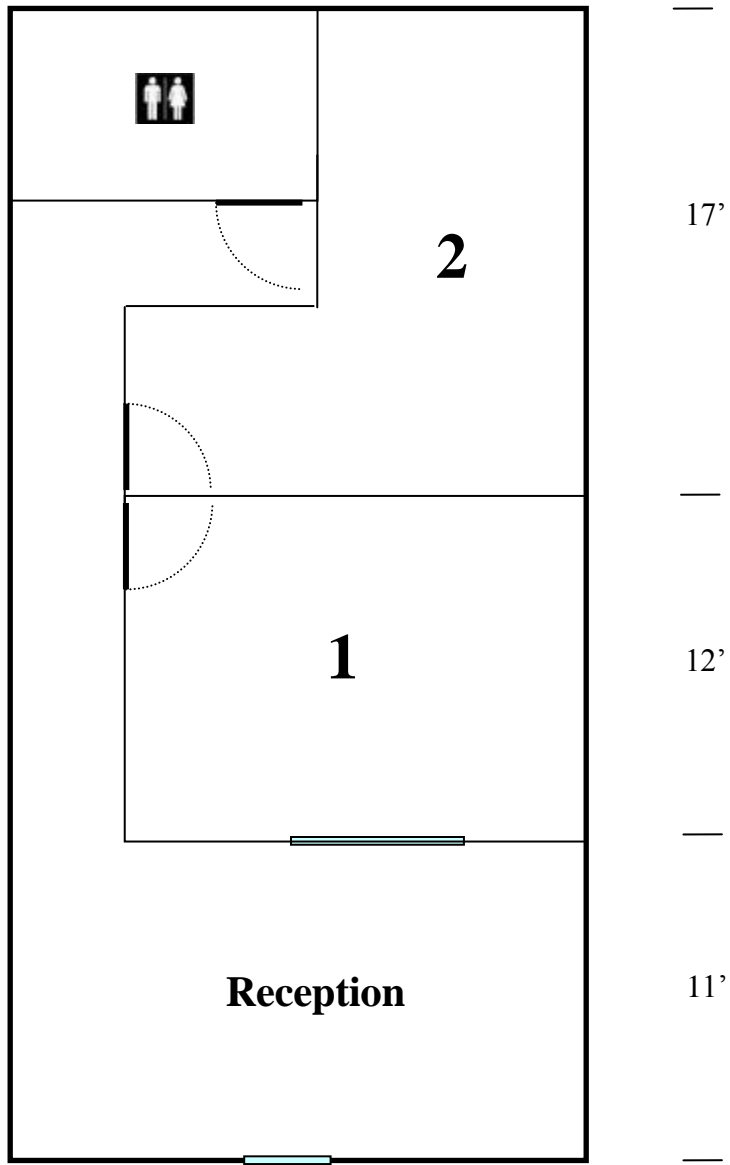

Floor Plan for

Plaza 47

Suite 13 (800 sq. ft.)

DOOR

Approximately to scale.
All dimensions are approximate and to the middle of the walls.

Site Plan for Plaza 47