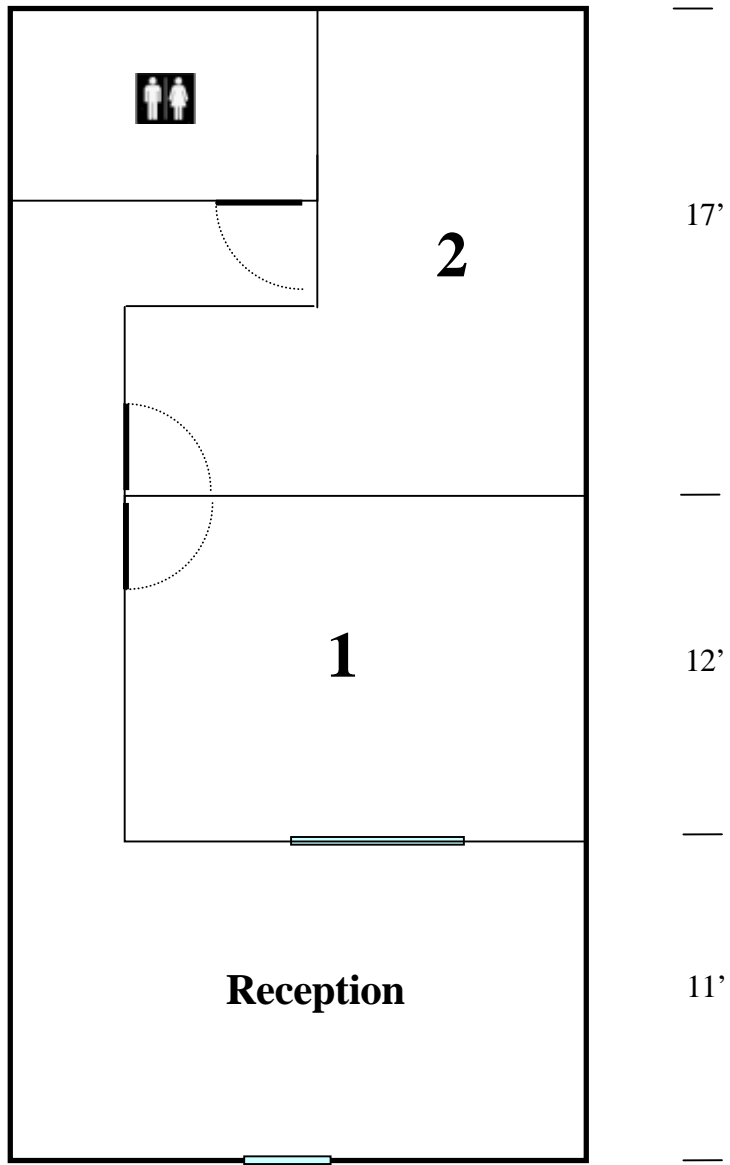

Floor Plan for

Plaza 47

Suite 13 (800 sq. ft.)

DOOR

Approximately to scale.
All dimensions are approximate and to the middle of the walls.

Site Plan for Plaza 47