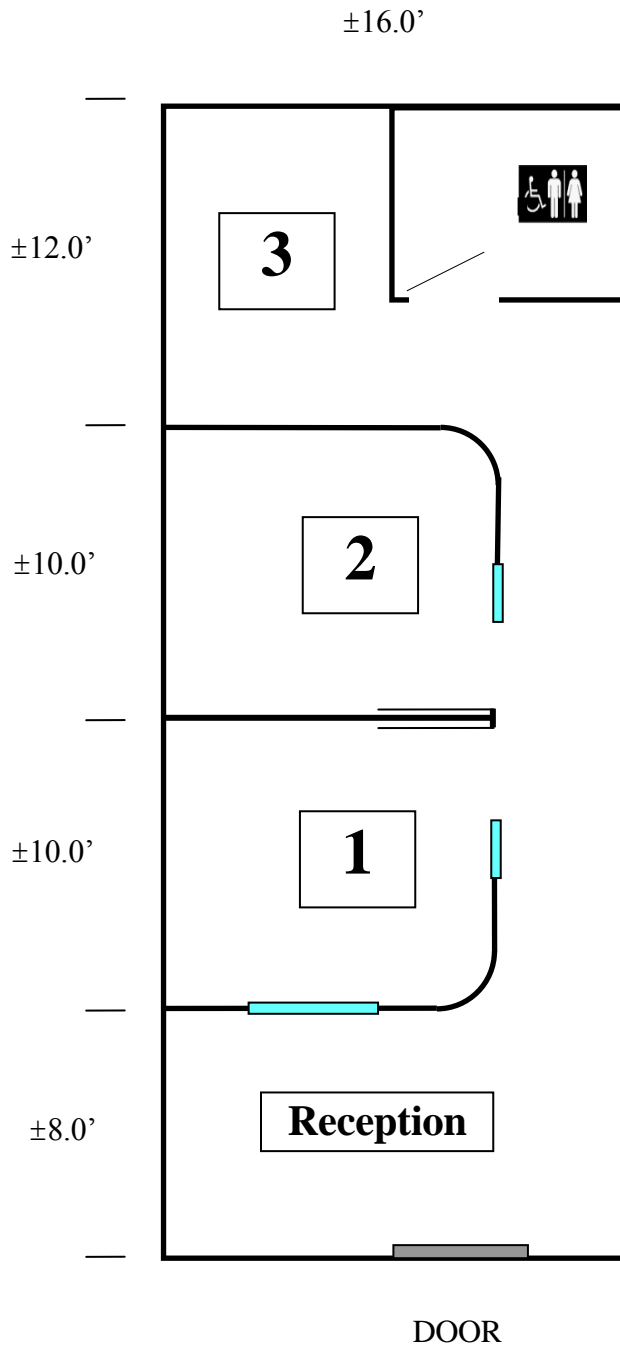

Floor Plan for  
Plaza 47  
Suite 14 (±640 sq. ft.)

**Approximately to scale.**  
All dimensions are approximate and to the middle of the walls.

# Site Plan for Plaza 47