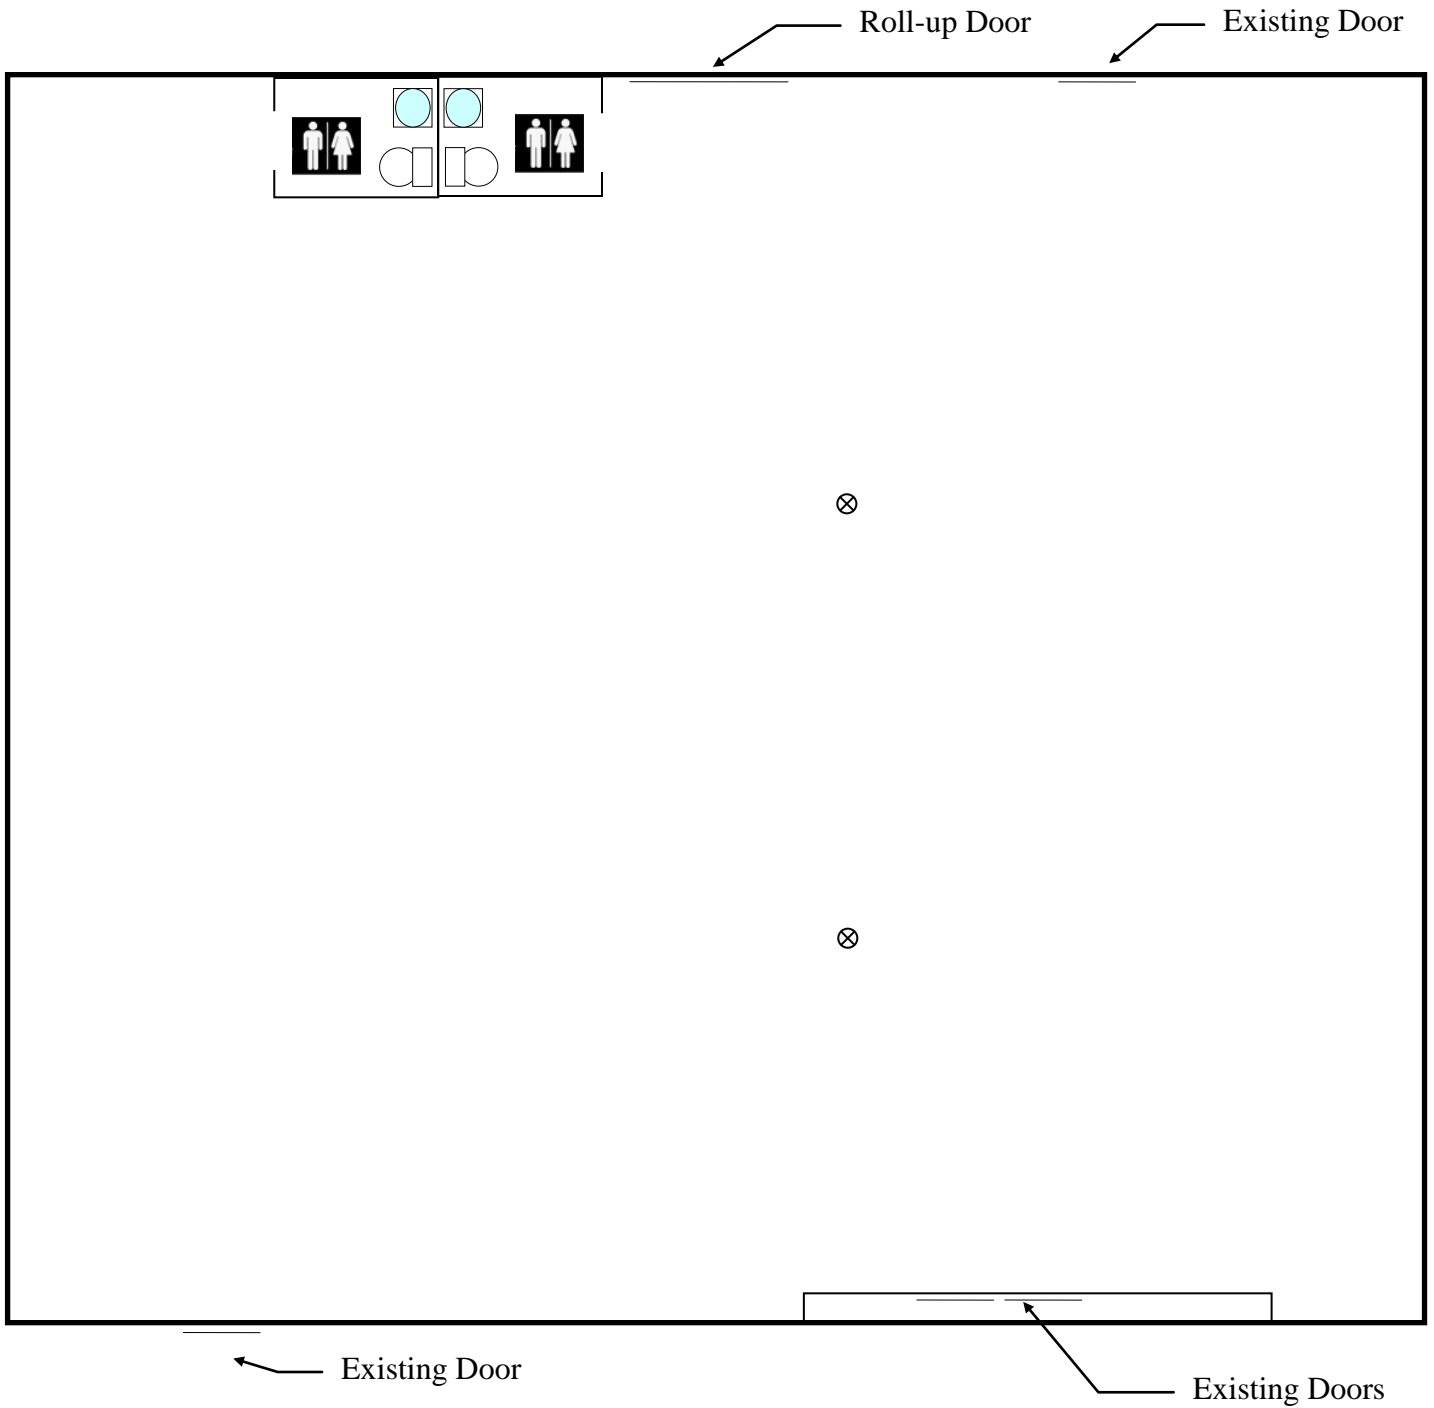

PLAZA 44

Suite 101

4,800 sq. ft.

Approximately to scale
All dimensions are approximate and to the middle of the walls.

PLAZA 44 SITE PLAN