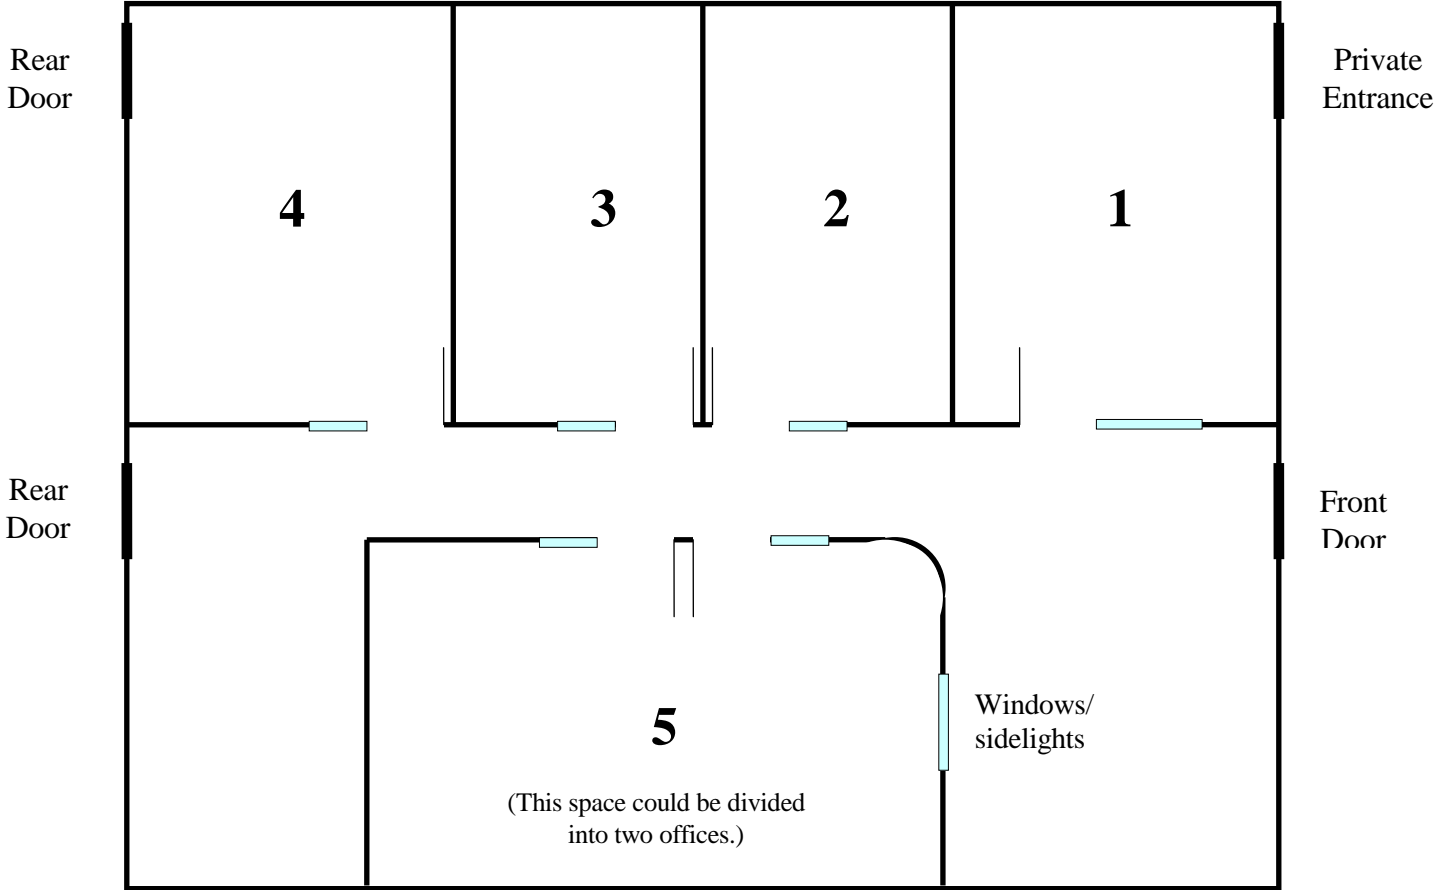

Floor Plan for
PLAZA 4000
Suite 122 (1,549 sq. ft.)

(Approximately to scale)

Approximately to scale. Dimensions are approximate

Site Plan for

PLAZA 4000

4000 N. 7TH Street