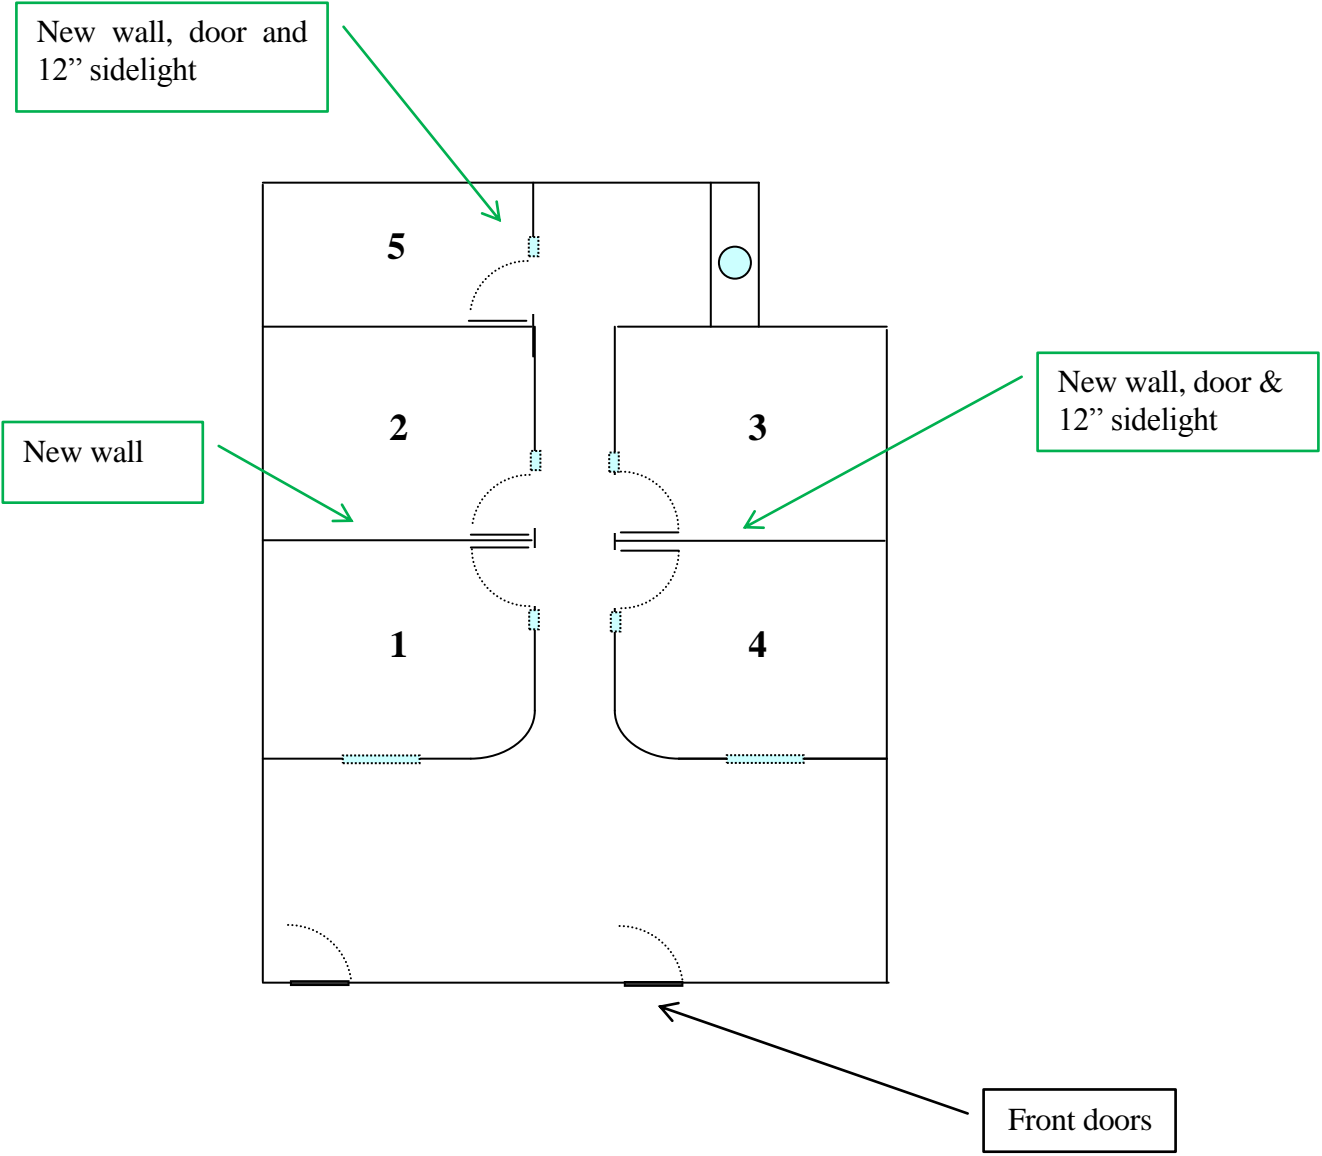

Existing Floor Plan for  
**PLAZA 4000**  
Suite 110/112 (1,369 sq. ft.)

Approximately to scale. Dimensions are approximate

Possible Floor Plan Modifications for  
**PLAZA 4000**  
Suite 110/112 (1,369 sq. ft.)

Approximately to scale. Dimensions are approximate

Site Plan for  
**PLAZA 4000**  
4000 N. 7<sup>TH</sup> Street