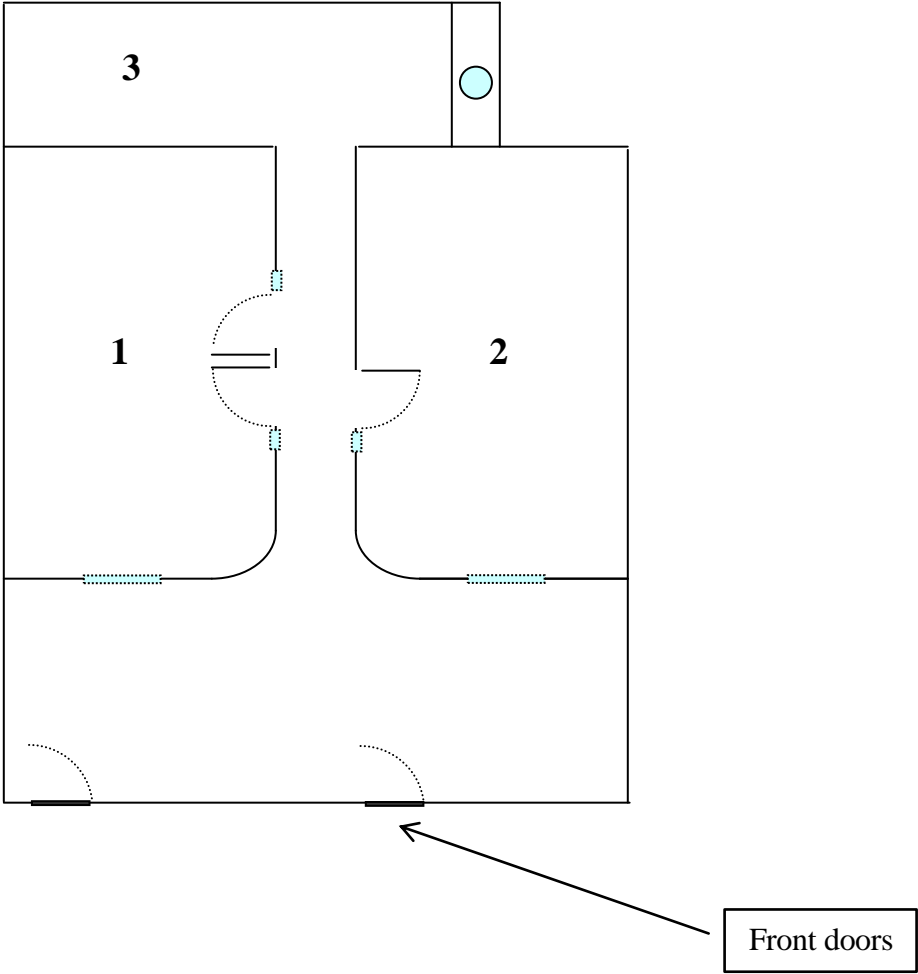

Existing Floor Plan for  
**PLAZA 4000**  
Suite 110/112 (1,369 sq. ft.)

Approximately to scale. Dimensions are approximate

Possible Floor Plan Modifications for  
**PLAZA 4000**  
Suite 110/112 (1,369 sq. ft.)

Approximately to scale. Dimensions are approximate

Site Plan for  
**PLAZA 4000**  
4000 N. 7<sup>TH</sup> Street