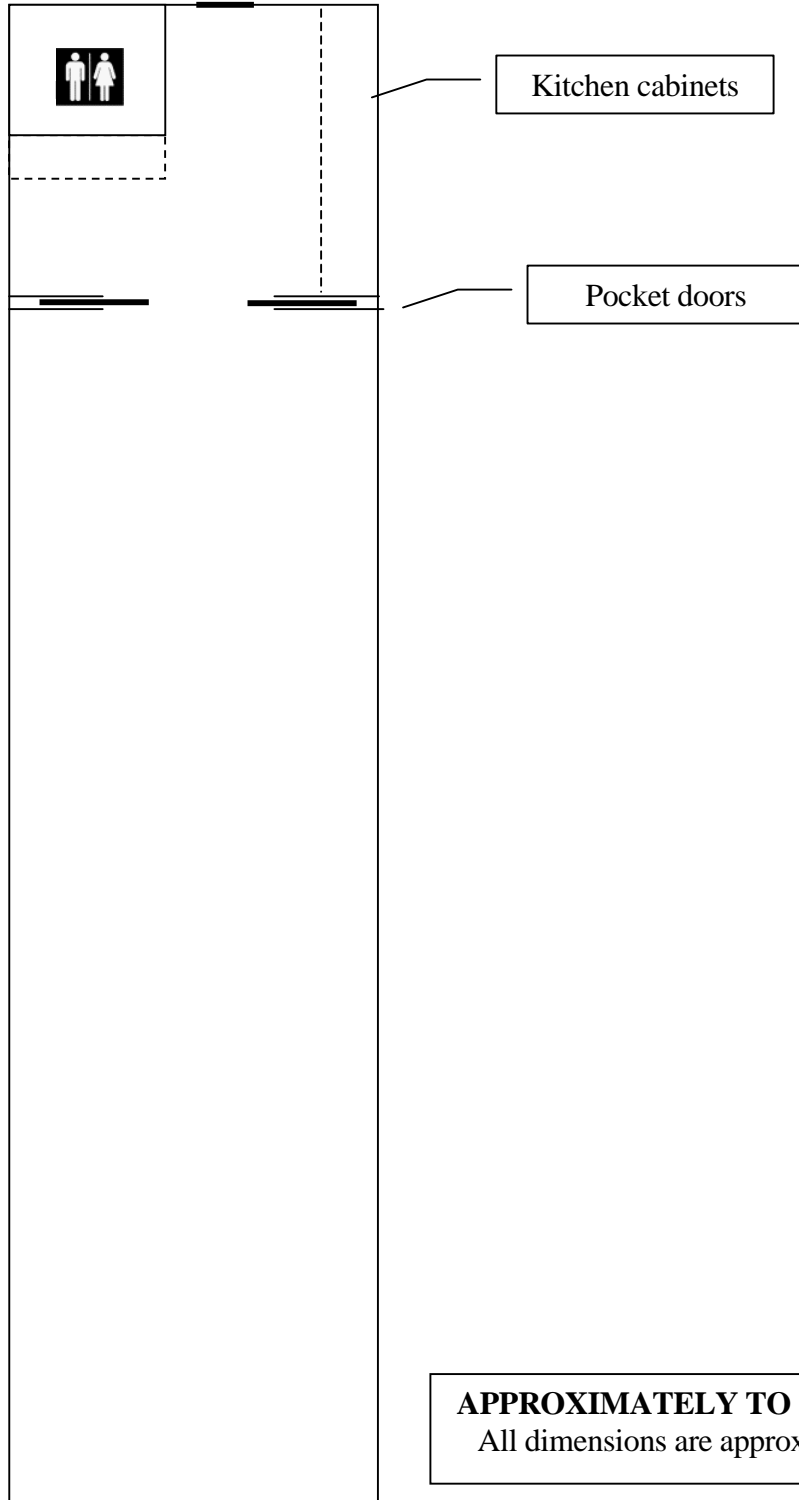

Metro 28

SUITE #120
1,501 sq. ft.

Metro 28

SITE PLAN